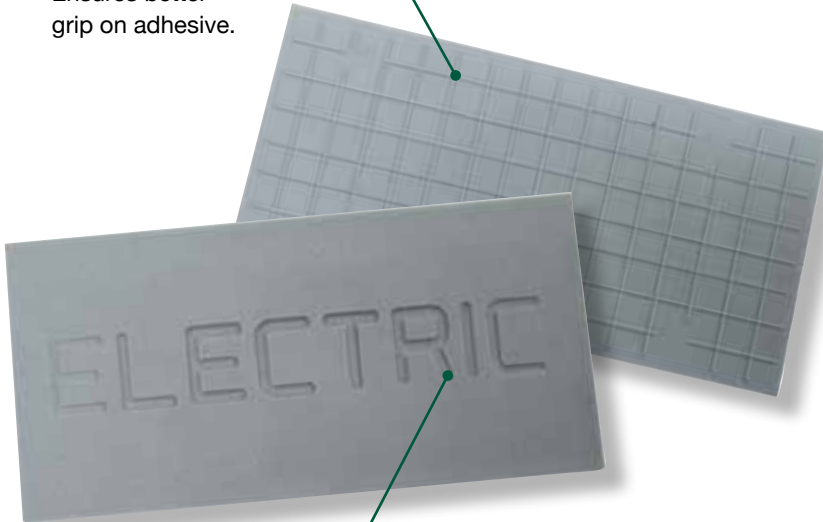

SYNERTECH

Simplify lid inventory and customize Enclosures at the time of installation.

Marking Plate System

for Synertech Duo Mold Lids

Synertech Duo Mold lids feature a molded-in recess to allow marking plates to be installed at the factory, distribution center, or customer warehouse. Along with a wide variety of standard markings, custom plates are available and can be provided quickly at a minimal cost.

Extensive testing, including freeze/thaw and pull-off tests, provide confidence in the long term performance of the Marking Plates.

Inventory flexibility reduces cost and improves turns
Have covers with the right markings when you need them

Reduced lead-times

Fast response times on custom or unusual markings

Simple installation process

Call for your FREE marking plate sample!

Components and Ordering Information

GRID TEXTURED BACK:

Ensures better grip on adhesive.

ENGRAVED FRONT:

Standard markings include:
Communications, Electric, Traffic Signal,
High Voltage, Street Lighting, CATV, Fiber
Optics, Lighting, Water, or Custom.

Enclosure Lids

Item			
Size	SKU	Description	lbs
1118	31059821	Lid, SYN1118 T-Marking Plate Required	26
1212	31109821	Lid, SYN1212 T-Marking Plate Required	15
1324	31159821	Lid, SYN1324 T-Marking Plate Required	38
1730	31209821	Lid, SYN1730 T-Marking Plate Required	73
2436	31259821	Lid, SYN2436 T-Marking Plate Required	147
3048	31309821	Lid, SYN3048 T-Marking Plate Required	213
3660	31359821	Lid, SYN3660 T-Marking Plate Required	357