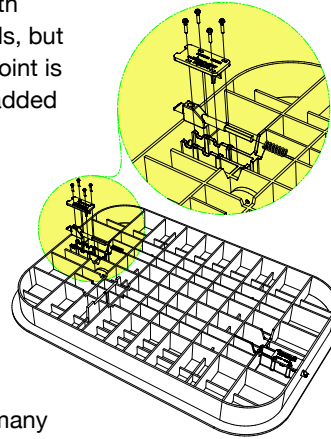

Repairs to vandalized systems can be costly. The DROP-N-LOCK lid access point is not readily apparent, helping deter vandals and reduce maintenance issues.

- Discrete access point unlocks with common tools**
- Built-in, weather-resistant stainless steel hardware**
- Audible locking engagement**
- Available in a variety of sizes**

VANDAL RESISTANT

Lid opens with common tools, but the access point is discrete for added security.

VARIETY OF SIZES

Available in many common sizes for new or existing enclosures.

SPECIFICATIONS:

To specify DROP-N-LOCK valve boxes in your next project, include the following language:

Locking mechanism shall provide audible locking confirmation upon closure. No exposed bolt or nut hardware allowed. Locking mechanism material shall be glass-filled co-polymer acetyl and stainless steel components. Covers 1324 size and larger shall feature dual locks that are bi-directional for installation. Unique key operator provides single motion keyed disengagement. The cover shall comply with NEC wire probe safety provision.